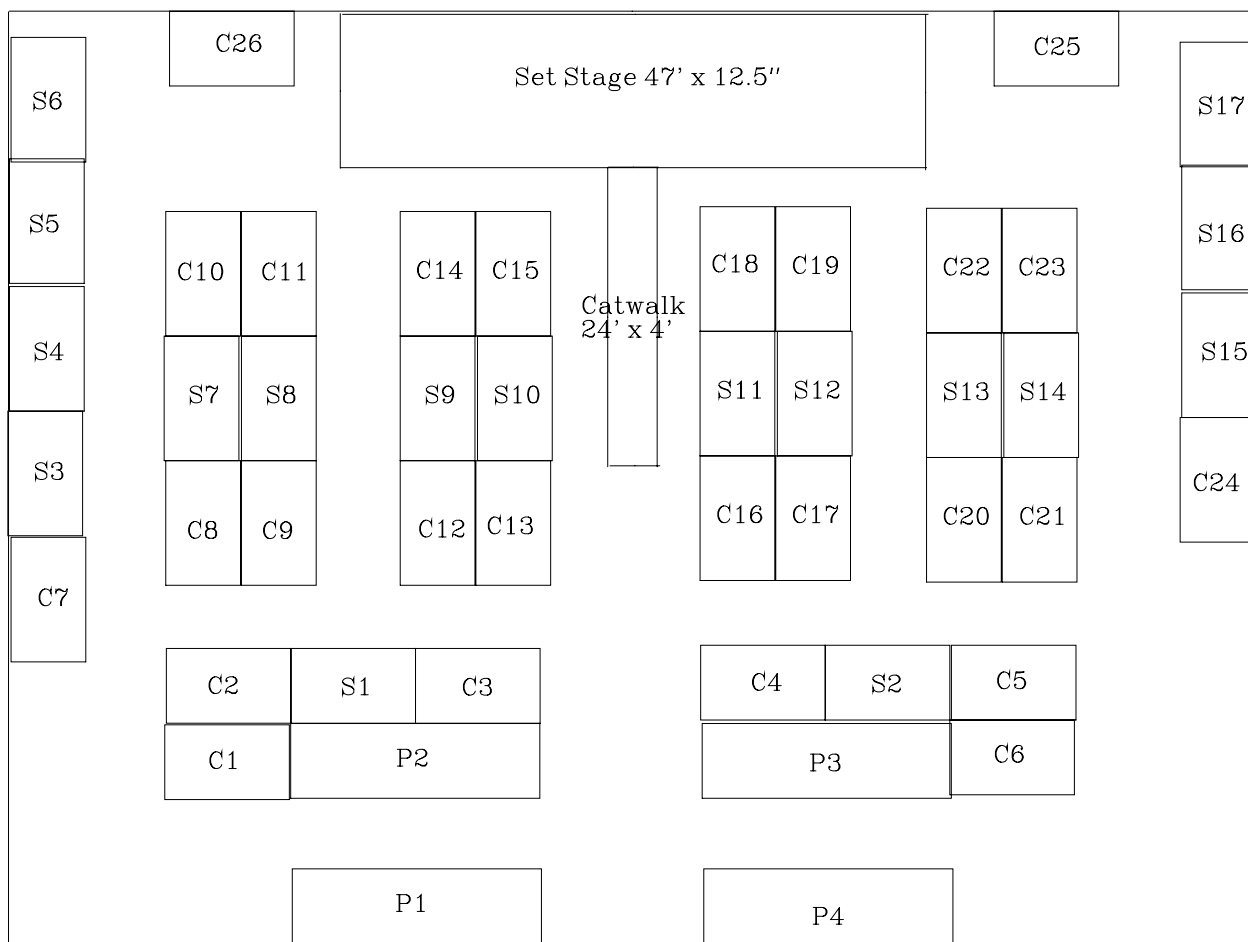

Skagit Wedding Show  
 Skagit Center  
 January 2018

P = Premiere 6' x 20' Booth  
 C = Corner 6' x 10' Booth  
 S = Standard 6' x 10' Booth

October 5, 2017  
 SkagitWS  
 Jill Shipman